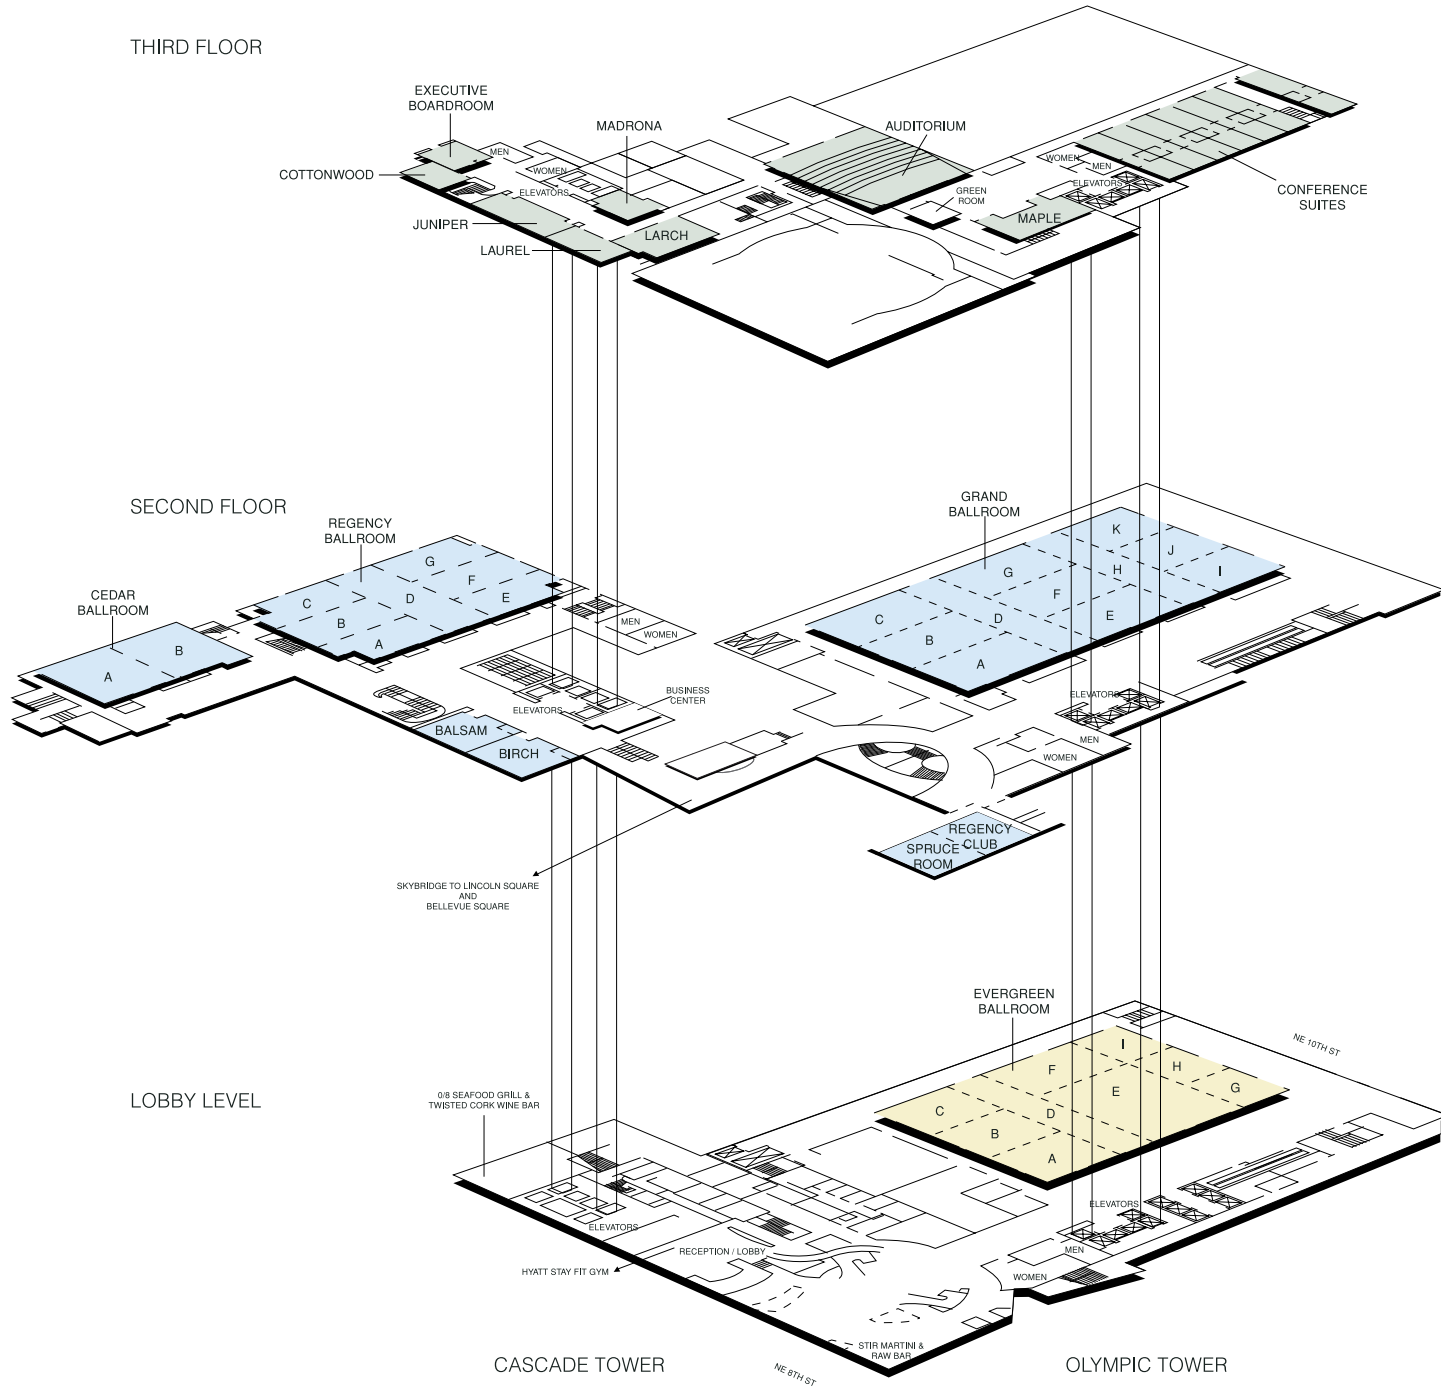

Hyatt Regency Bellevue On Seattle's Eastside