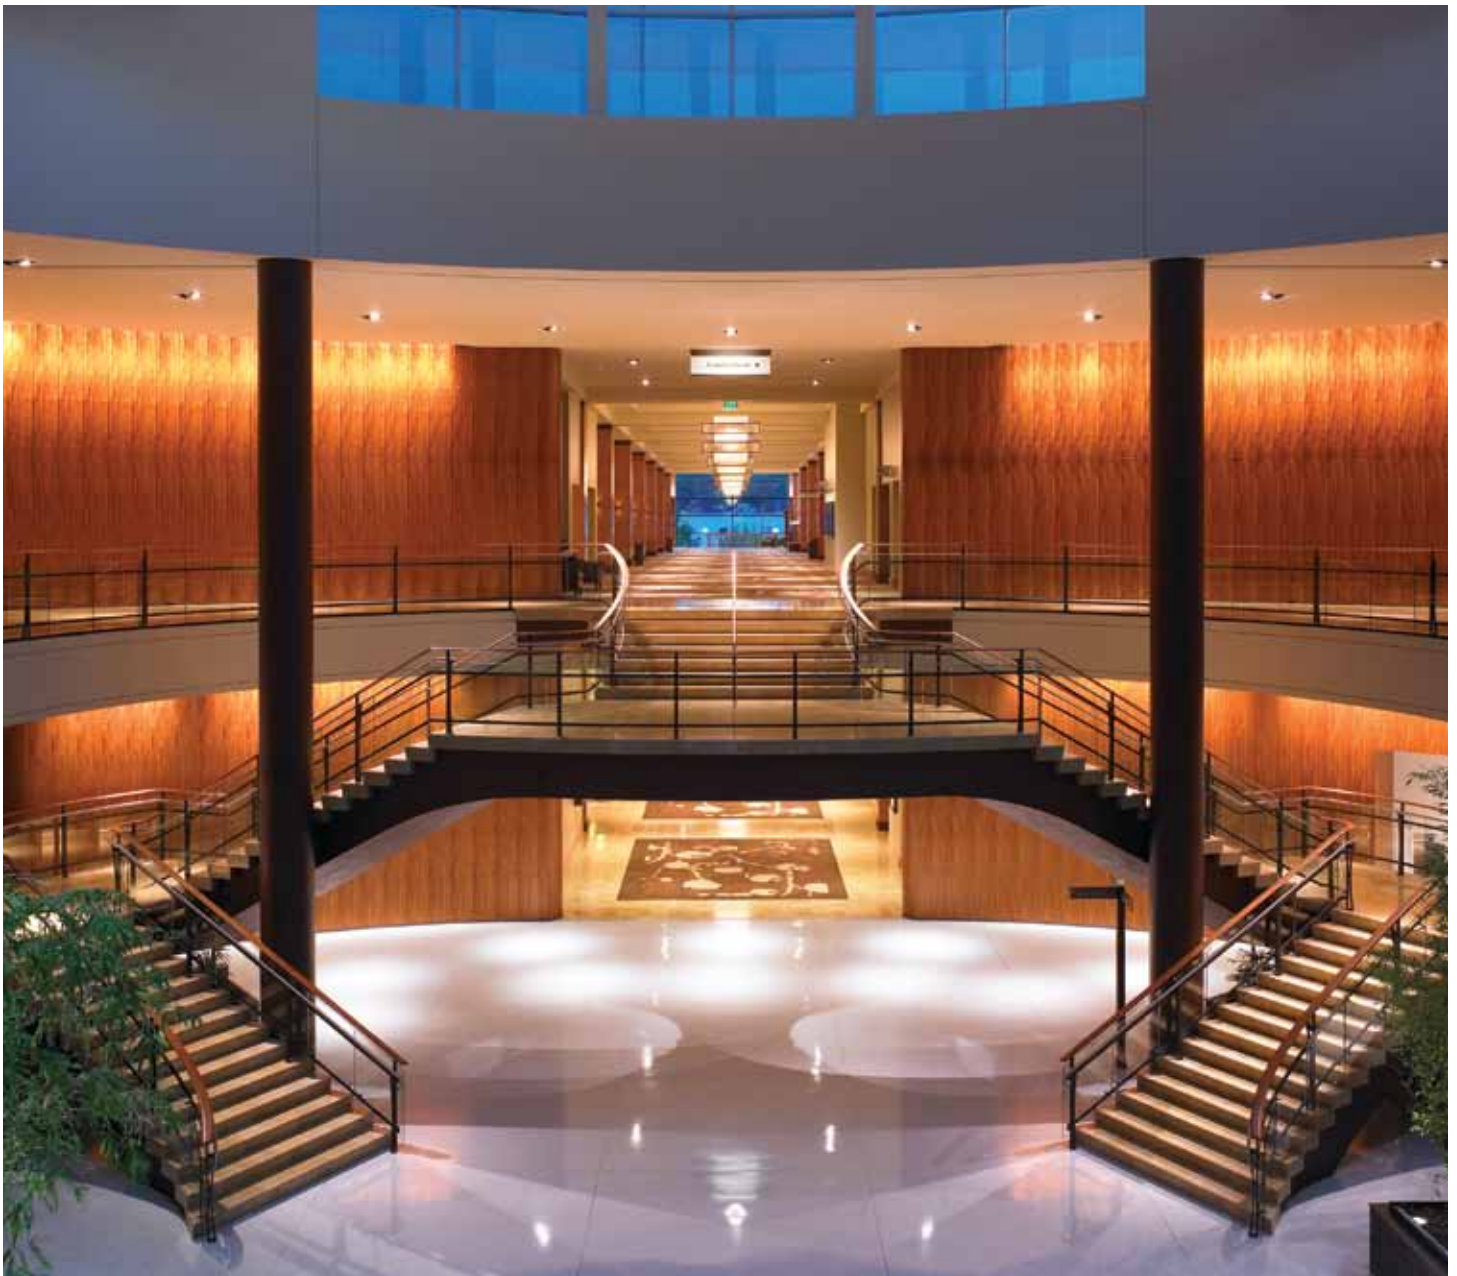

Hyatt Regency Bellevue  
On Seattle's Eastside

## Hyatt Regency Bellevue On Seattle's Eastside

### WELCOME

Ideally located on Seattle's Eastside, nine miles from downtown Seattle and 17 miles from Sea-Tac International Airport. Hyatt Regency Bellevue offers upscale amenities and contemporary surroundings throughout, following a stunning 2009 \$185-million-dollar expansion. Perfectly positioned for work or play, the Four-Diamond hotel is situated within The Bellevue Collection, a premier urban streetscape with more than 250 shops, 45 restaurants and lounges, a landmark cinema, a stylish billiards and comedy club, day spas, and upscale bowling lanes—all connected to the hotel via convenient sky bridges.

### CONVENE

The hotel's 2009 expansion introduced a second tower with 53,000 square feet of upscale meeting and event space, as well as 351 additional guestrooms. Ideal for groups of all sizes, the hotel now features a total of 733 rooms and 70,000 square feet of flexible space. With Asian inspired elegance, the new 17,745-square-foot Grand Ballroom is the largest hotel ballroom east of Lake Washington, and the third largest in Washington state. Additional highlights of the expansion include a new 13,755-square-foot ballroom, a sloped executive-style auditorium accommodating up to 135 attendees, and seven flexible new conference suites.