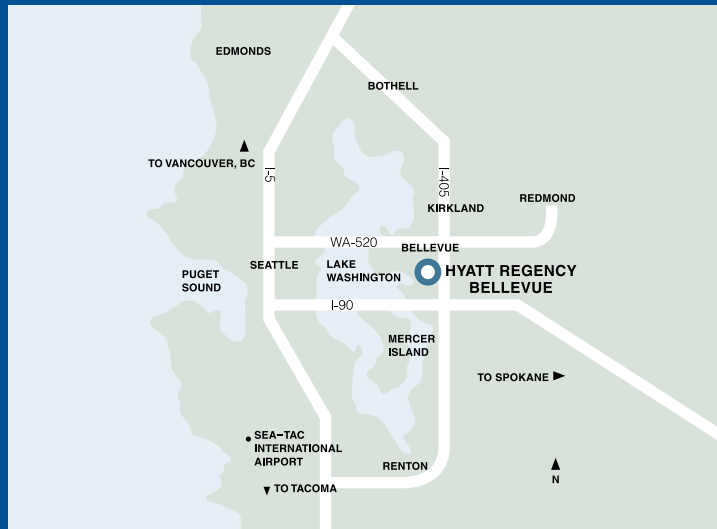

Hyatt Regency Bellevue On Seattle's Eastside

900 Bellevue Way NE, Bellevue, Washington 98004
TELEPHONE 425 462 1234 FACSIMILE 425 646 7567

bellevue.hyatt.com