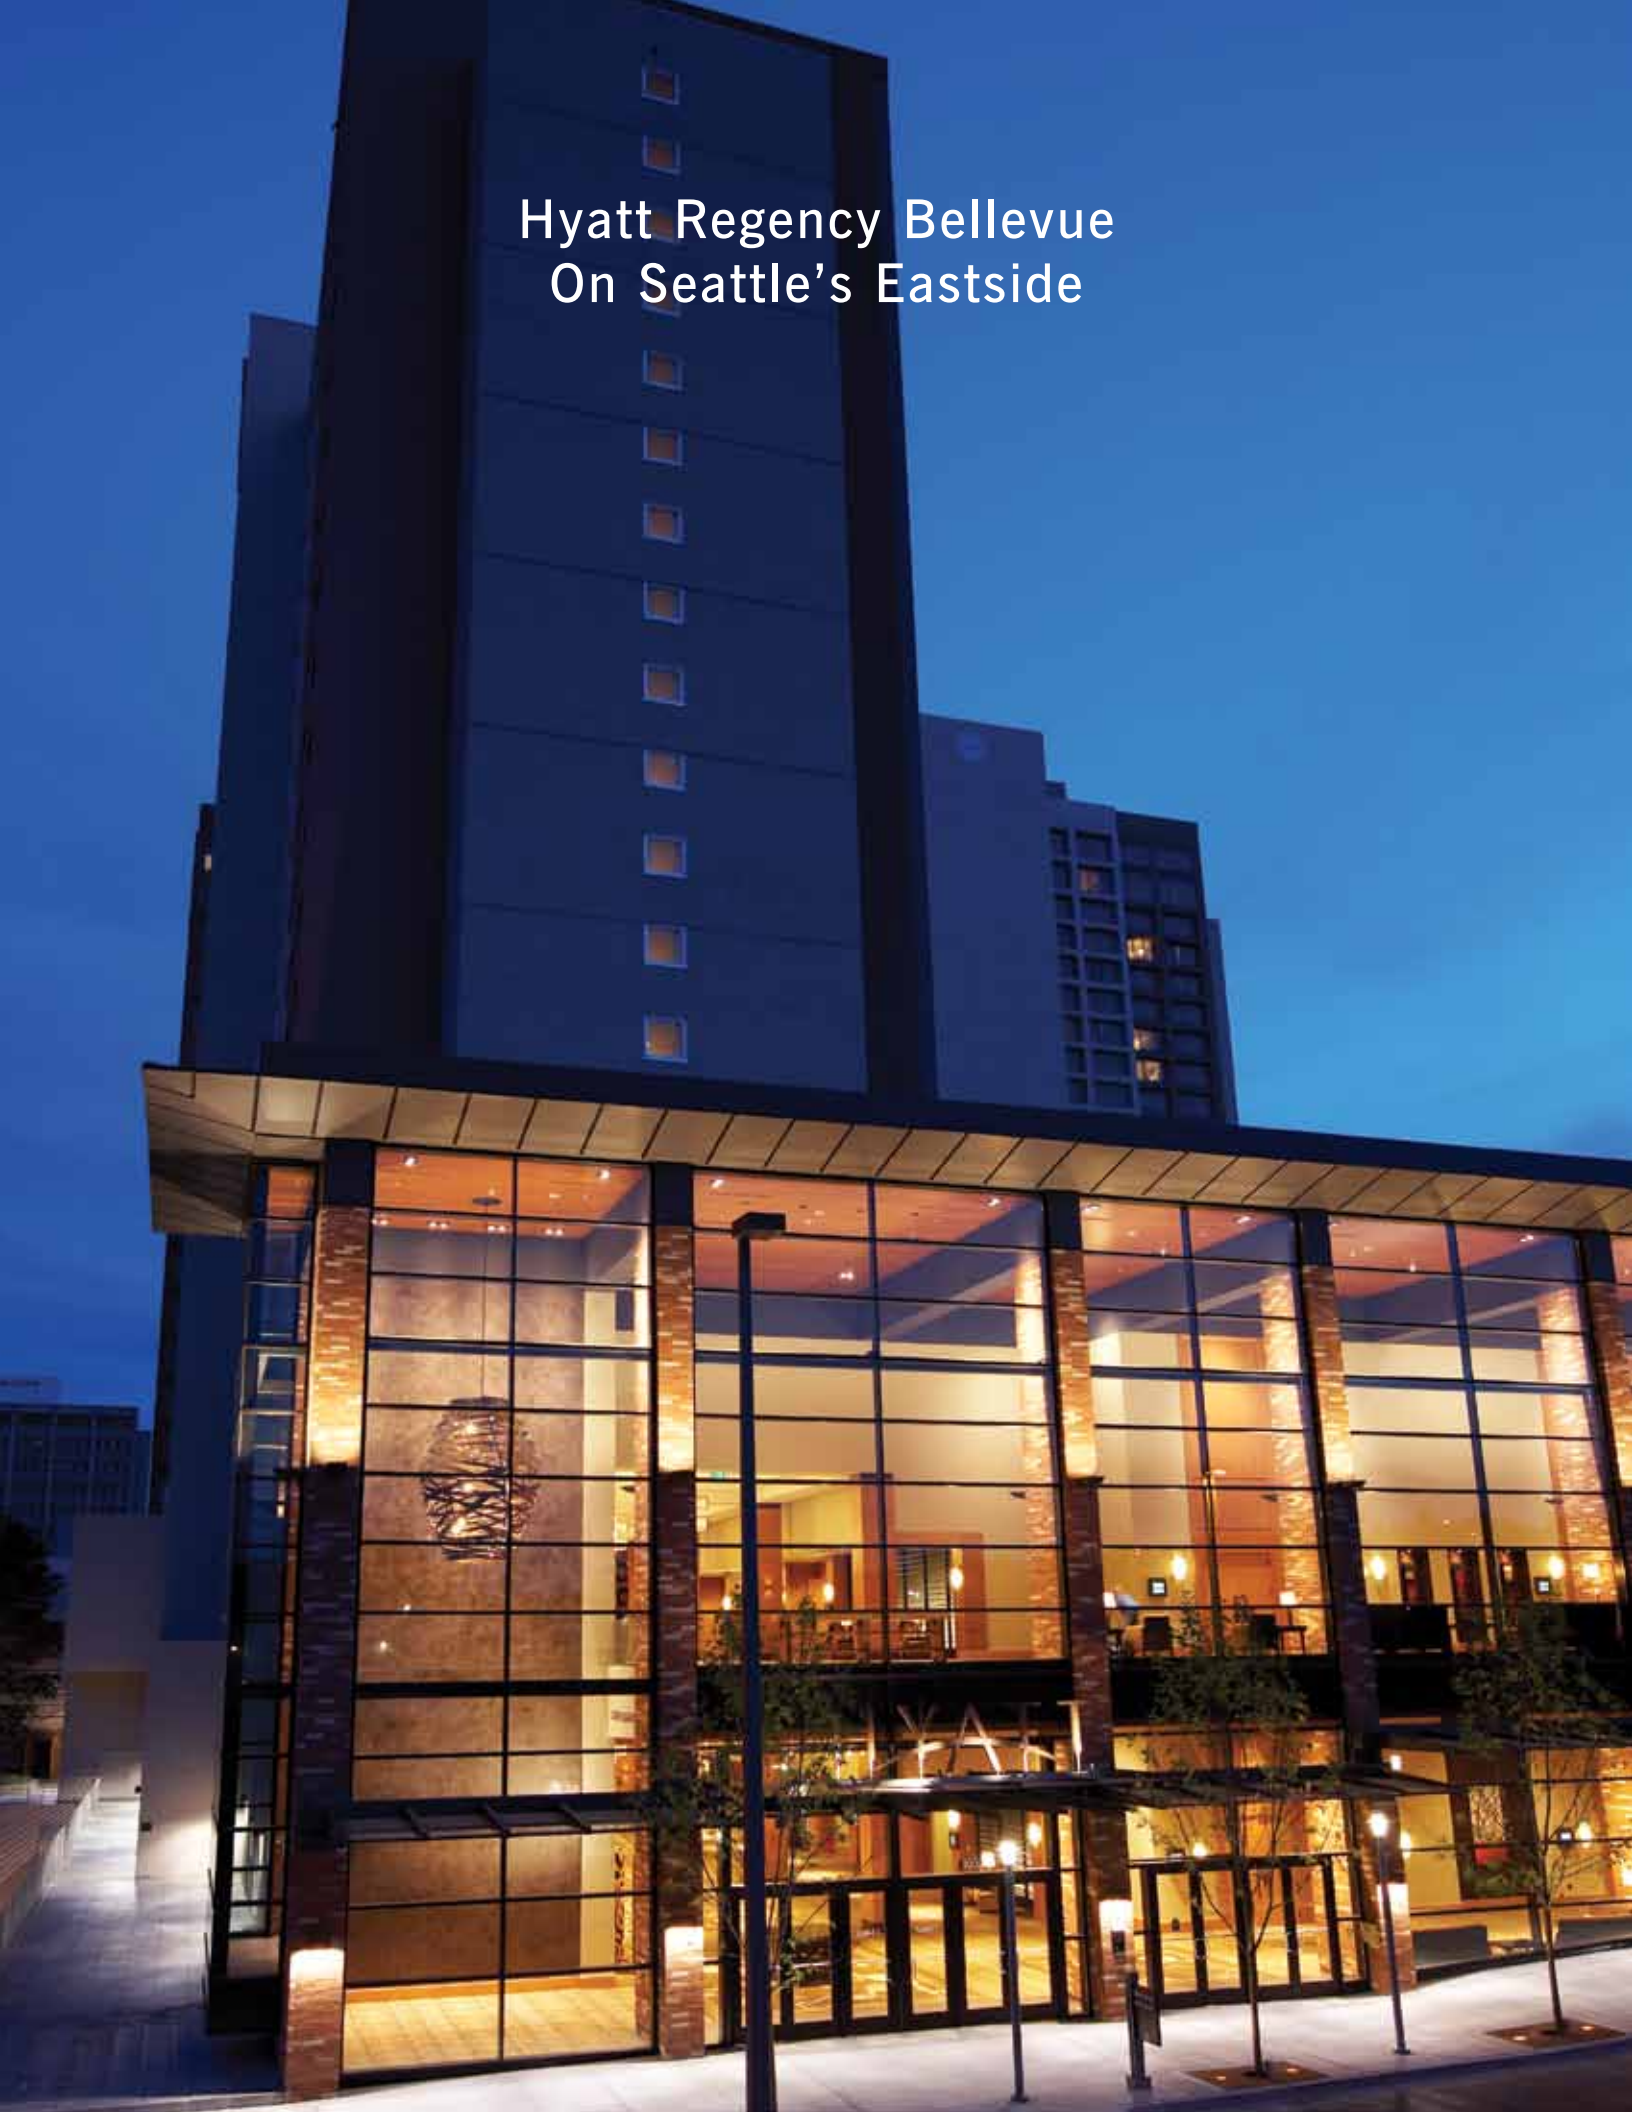

Hyatt Regency Bellevue  
On Seattle's Eastside

## Hyatt Regency Bellevue On Seattle's Eastside

### WELCOME

Ideally located on Seattle's Eastside, nine miles from downtown Seattle and 17 miles from Sea-Tac International Airport. Hyatt Regency Bellevue offers upscale amenities and contemporary surroundings throughout, following a stunning 2009 \$185-million-dollar expansion. Perfectly positioned for work or play, the Four-Diamond hotel is situated within The Bellevue Collection, a premier urban streetscape with more than 250 shops, 45 restaurants and lounges, a landmark cinema, a stylish billiards and comedy club, day spas, and upscale bowling lanes—all connected to the hotel via convenient sky bridges.